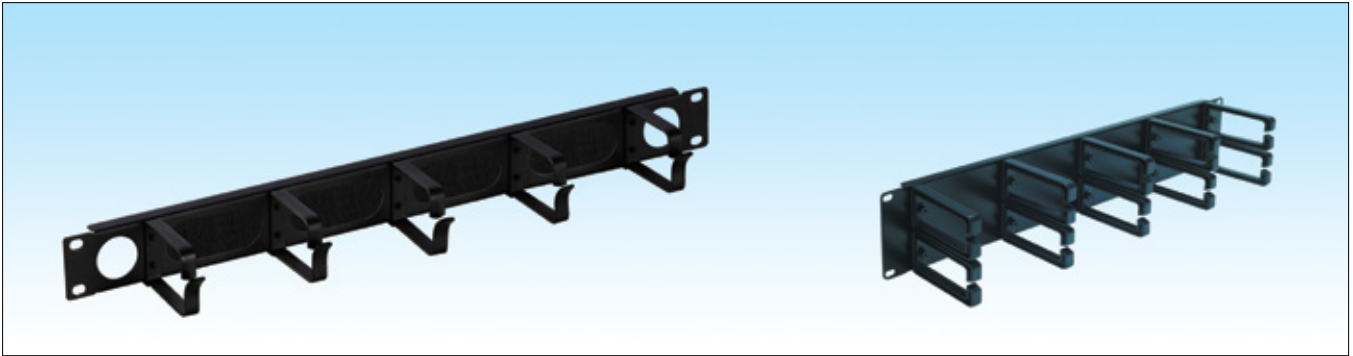

Horizontal Cable Organizer

Ordering Information

| HCS P/N | Description | Hook & Ring (pcs) | Colour | Hook & Ring Size (mm) | Notes |
|-----------|--|-------------------|----------------|-----------------------|-------|
| C00-09A01 | Cable Organizer, 1U, Plastic Hook | 5 | Black RAL 9005 | 44*88 | - |
| C00-09A02 | Cable Organizer, 1U, Metal Hook | 5 | Black RAL 9005 | 44*88 | - |
| C00-09A17 | Cable Organizer, 1U, Metal Hook,Solid Panel | 5 | Black RAL 9005 | 44*88 | - |
| C00-09A09 | Cable Organizer, 1U, Metal Hook | 5 | Black RAL 9005 | 44*44 | - |
| C00-09A18 | Cable Organizer, 1U, Metal Hook,Solid Panel | 5 | Black RAL 9005 | 44*44 | - |
| C00-09A13 | Cable Organizer, 1U, Metal Hook, Brushed | 5 | Black RAL 9005 | 44*88 | - |
| C00-09A07 | Cable Organizer Tray, 1U, Brushed,No Hook | - | Black RAL 9005 | - | - |
| C00-09A03 | Cable Organizer, 2U, Metal Hook | 5 | Black RAL 9005 | 88*88 | - |
| C00-09A10 | Cable Organizer, 2U, Metal Hook | 10 | Black RAL 9005 | 44*88 | - |
| C00-09A06 | Cable Organizer Tray, ½U, With Brush And Clamping, No Hook | - | Black RAL 9005 | - | - |
| C00-09A12 | Cable Organizer Tray, 1U, With Brush And Clamping, No Hook | - | Black RAL 9005 | - | - |
| C00-09B01 | 1U D=400Mm Depth Cable Organizer | - | Black RAL 9005 | - | - |
| C00-09B02 | 1U D=600Mm Depth Cable Organizer | - | Black RAL 9005 | - | - |
| C00-09B03 | 1U D=800Mm Depth Cable Organizer | - | Black RAL 9005 | - | - |
| C00-09B04 | 1U D=1000Mm Depth Cable Organizer | - | Black RAL 9005 | - | - |
| C00-09C01 | Ring, 1U (44X44mm), Metal Hook | 1 | Black RAL 9005 | 44*44 | - |
| C00-09C02 | Ring, 1U (44X88mm), Metal Hook | 1 | Black RAL 9005 | 44*88 | - |
| C00-09C03 | Ring, 2U (88X88mm), Metal Hook | 1 | Black RAL 9005 | 88*88 | - |