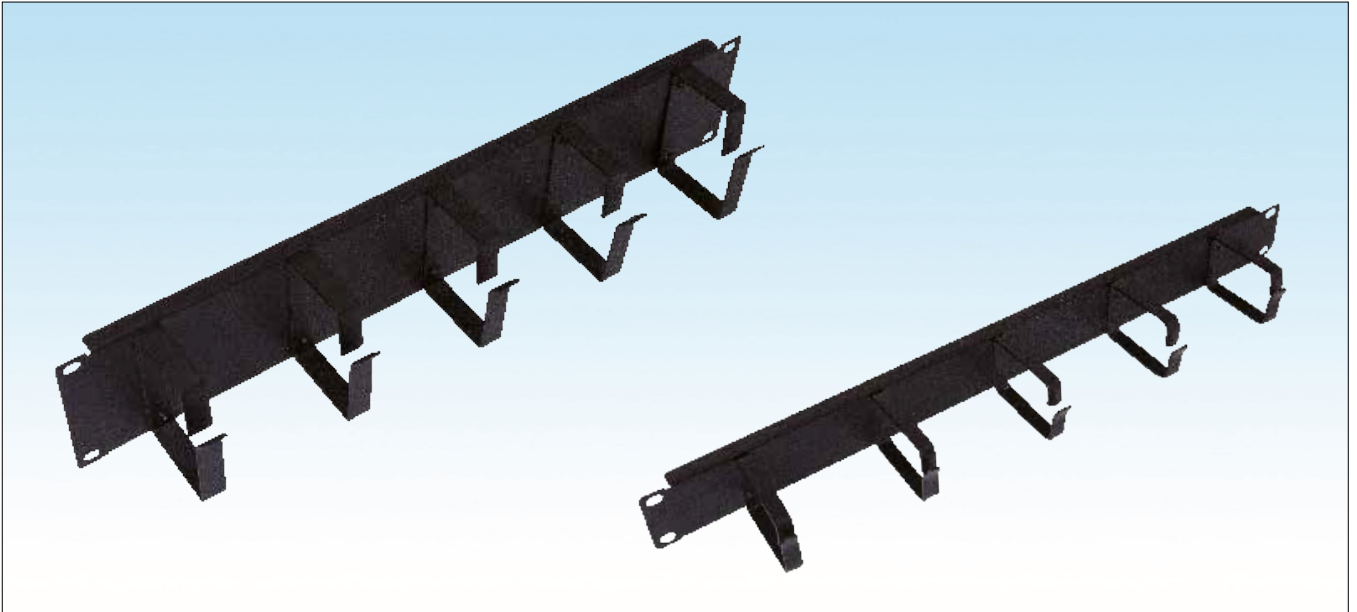

Horizontal Cable Organizer

Ordering Information

HCS P/N	Description	Hook & Ring (pcs)	Colour	Hook & Ring Size (mm)	Notes
C01-09A18	Cable Organizer, 1U, Metal Hook, Solid Panel	5	Black RAL 9005	44*44	-
C01-09A19	Cable Organizer, 2U, Metal Hook, Solid Panel	5	Black RAL 9005	44*88	-
C01-09A07	Cable Organizer Tray, 1U, Brushed, No Hook	-	Black RAL 9005	-	-
C01-09A06	Cable Organizer Tray, ½U, With Brush And Clamping, No Hook	-	Black RAL 9005	-	-
C01-09A12	Cable Organizer Tray, 1U, With Brush And Clamping, No Hook	-	Black RAL 9005	-	-