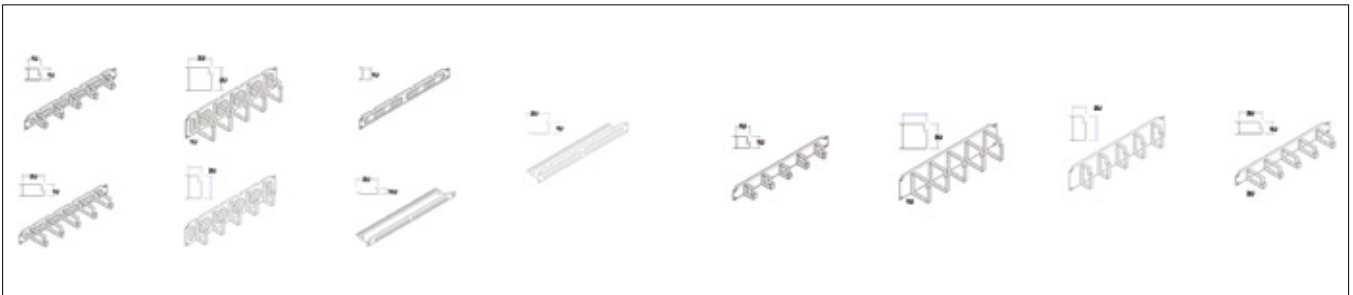

Horizontal Cable Organizer

Ordering Information

| HCS P/N | Description | Hook & Ring (pcs) | Colour | Hook & Ring Size (mm) | Notes |
|-----------|--|-------------------|----------------|-----------------------|-------|
| C00-09A01 | Cable Organizer, 1U, Plastic Hook | 5 | Black RAL 9005 | 44*88 | - |
| C00-09A02 | Cable Organizer, 1U, Metal Hook | 5 | Black RAL 9005 | 44*88 | - |
| C00-09A17 | Cable Organizer, 1U, Metal Hook,Solid Panel | 5 | Black RAL 9005 | 44*88 | - |
| C00-09A09 | Cable Organizer, 1U, Metal Hook | 5 | Black RAL 9005 | 44*44 | - |
| C00-09A18 | Cable Organizer, 1U, Metal Hook,Solid Panel | 5 | Black RAL 9005 | 44*44 | - |
| C00-09A13 | Cable Organizer, 1U, Metal Hook, Brushed | 5 | Black RAL 9005 | 44*88 | - |
| C00-09A07 | Cable Organizer Tray, 1U, Brushed,No Hook | - | Black RAL 9005 | - | - |
| C00-09A03 | Cable Organizer, 2U, Metal Hook | 5 | Black RAL 9005 | 88*88 | - |
| C00-09A10 | Cable Organizer, 2U, Metal Hook | 10 | Black RAL 9005 | 44*88 | - |
| C00-09A06 | Cable Organizer Tray, ½U, With Brush And Clamping, No Hook | - | Black RAL 9005 | - | - |
| C00-09A12 | Cable Organizer Tray, 1U, With Brush And Clamping, No Hook | - | Black RAL 9005 | - | - |
| C00-09B01 | 1U D=400Mm Depth Cable Organizer | - | Black RAL 9005 | - | - |
| C00-09B02 | 1U D=600Mm Depth Cable Organizer | - | Black RAL 9005 | - | - |
| C00-09B03 | 1U D=800Mm Depth Cable Organizer | - | Black RAL 9005 | - | - |
| C00-09B04 | 1U D=1000Mm Depth Cable Organizer | - | Black RAL 9005 | - | - |
| C00-09C01 | Ring, 1U (44X44mm), Metal Hook | 1 | Black RAL 9005 | 44*44 | - |
| C00-09C02 | Ring, 1U (44X88mm), Metal Hook | 1 | Black RAL 9005 | 44*88 | - |
| C00-09C03 | Ring, 2U (88X88mm), Metal Hook | 1 | Black RAL 9005 | 88*88 | - |