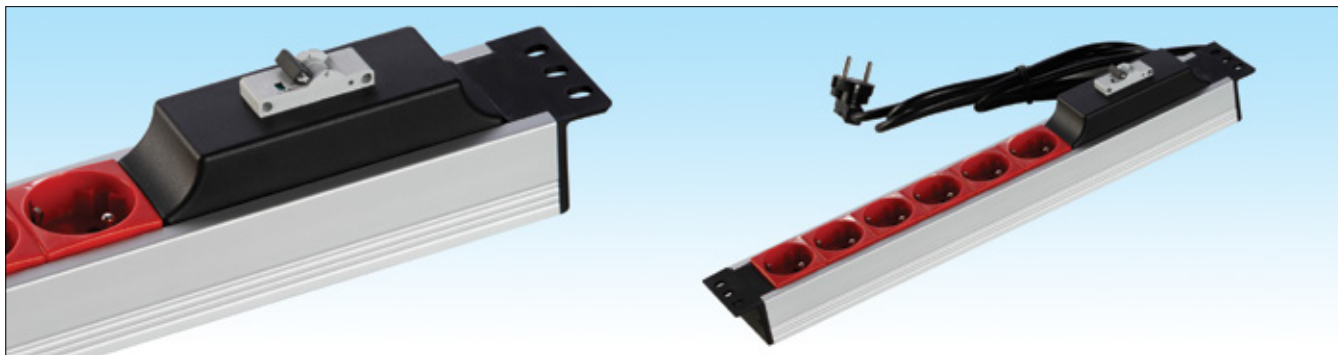

Power Strips

Ordering Information

HCS P/N	Description	Socket Type	Grounding	Additional Items Included	Notes
C00-03A01	3 Ways Power Strip	Schuko	Yes	On&off switch	
C00-03A02	6 Ways Power Strip	Schuko	Yes	On&off switch	
C00-03B01	3 Ways Power Strip, 19" mounting panel.	Schuko	Yes	On&off switch	
C00-03B02	6 Ways Power Strip, 19" mounting panel.	Schuko	Yes	On&off switch	
C00-03C01	3 Ways Power Strip, 19" Aluminum housing.	Schuko	Yes	On&off switch and 1x16A circuit breaker	
C00-03C02	4 Ways Power Strip, 19" Aluminum housing.	Schuko	Yes	On&off switch and 1x16A circuit breaker	
C00-03C03	6 Ways Power Strip, 19" Aluminum housing.	Schuko	Yes	On&off switch and 1x16A circuit breaker	
C00-03C04	8 Ways Power Strip, 19" Aluminum housing.	C13 IEC 320	Yes	On&off switch and 1x16A circuit breaker	
C00-03C05	9 Ways Power Strip, 19" Double Aluminum housing	Schuko	Yes	On&off switch and 1x20A circuit breaker	
C00-03C06	12 Ways Power Strip, 19" Double Aluminum housing	Schuko	Yes	On&off switch and 1x20A circuit breaker	
C00-03C07	15 Ways Power Strip, 19" Double Aluminum housing	Schuko	Yes	On&off switch and 1x20A circuit breaker	
C00-03C08	5 Ways Power Strip, 19" Aluminum housing.	UK	Yes	On&off switch and 1x16A circuit breaker	
C00-03C09	9 Ways Power Strip, 19" Double Aluminum housing	UK	Yes	On&off switch and 1x16A circuit breaker	
C00-03D01	9 Ways Power Strip, 19" Aluminum housing, Vertically Mounted.	Schuko	Yes	On&off switch and 1x20A circuit breaker	
C00-03D02	12 Ways Power Strip, 19" Aluminum housing, Vertically Mounted.	Schuko	Yes	On&off switch and 1x20A circuit breaker	
C00-03D03	18 Ways Power Strip, 19" Aluminum housing, Vertically Mounted.	Schuko	Yes	On&off switch and 3x16A circuit breaker	
C00-03D04	24 Ways Power Strip, 19" Aluminum housing, Vertically Mounted.	Schuko	Yes	On&off switch and 3x16A circuit breaker	
C00-03E01	3 Ways Power Strip, 19" Aluminum housing.	UPS	Yes	On&off switch and 1x16A circuit breaker	
C00-03E02	4 Ways Power Strip, 19" Aluminum housing.	UPS	Yes	On&off switch and 1x16A circuit breaker	
C00-03E03	6 Ways Power Strip, 19" Aluminum housing.	UPS	Yes	On&off switch and 1x16A circuit breaker	
C00-03F01	9 Ways Power Strip, 19" Aluminum housing, Vertically Mounted.	UPS	Yes	On&off switch and 1x20A circuit breaker	
C00-03F02	12 Ways Power Strip, 19" Aluminum housing, Vertically Mounted.	UPS	Yes	On&off switch and 1x20A circuit breaker	
C00-03F03	18 Ways Power Strip, 19" Aluminum housing, Vertically Mounted.	UPS	Yes	On&off switch and 3x16A circuit breaker	
C00-03F04	24 Ways Power Strip, 19" Aluminum housing, Vertically Mounted.	UPS	Yes	On&off switch and 3x16A circuit breaker	