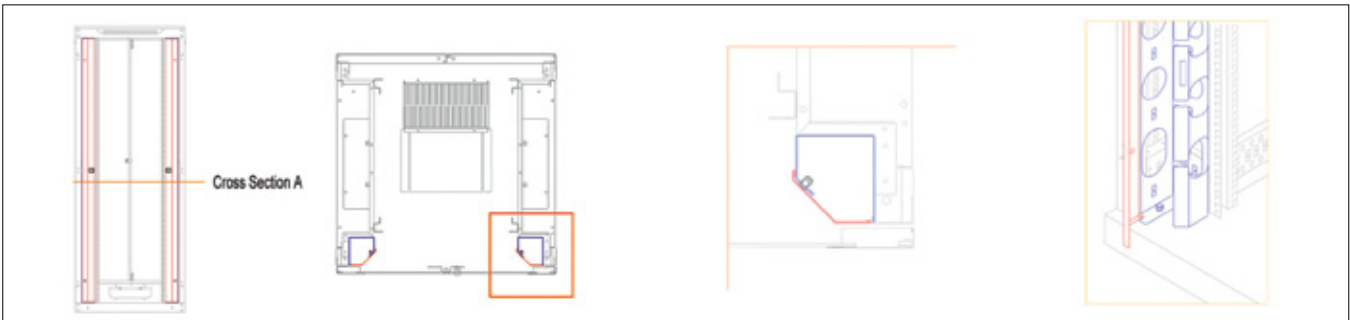

Vertical Cable Organizers

Ordering Information

HCS P/N	Description	Suitable Cabinet Type	Mounting Area	Additional Items Included	Notes
C00-08A01	32U Vertical cable organizer	Width ≥ 800 mm	Front or rear; left and right	With closing cover	-
C00-08A02	36U Vertical cable organizer	Width ≥ 800 mm	Front or rear; left and right	With closing cover	-
C00-08A03	39U Vertical cable organizer	Width ≥ 800 mm	Front or rear; left and right	With closing cover	-
C00-08A04	42U Vertical cable organizer	Width ≥ 800 mm	Front or rear; left and right	With closing cover	-
C00-08A05	44U Vertical cable organizer	Width ≥ 800 mm	Front or rear; left and right	With closing cover	-
C00-08A06	45U Vertical cable organizer	Width ≥ 800 mm	Front or rear; left and right	With closing cover	-
C00-08A07	47U Vertical cable organizer	Width ≥ 800 mm	Front or rear; left and right	With closing cover	-
C00-08B01	16U Vertical cable organizer	Depth ≥ 800 mm	Rear & side	-	-
C00-08B02	20U Vertical cable organizer	Depth ≥ 800 mm	Rear & side	-	-
C00-08B03	22U Vertical cable organizer	Depth ≥ 800 mm	Rear & side	-	-
C00-08B04	26U Vertical cable organizer	Depth ≥ 800 mm	Rear & side	-	-
C00-08B05	32U Vertical cable organizer	Depth ≥ 800 mm	Rear & side	-	-
C00-08B06	36U Vertical cable organizer	Depth ≥ 800 mm	Rear & side	-	-
C00-08B07	39U Vertical cable organizer	Depth ≥ 800 mm	Rear & side	-	-
C00-08B08	42U Vertical cable organizer	Depth ≥ 800 mm	Rear & side	-	-
C00-08B09	44U Vertical cable organizer	Depth ≥ 800 mm	Rear & side	-	-
C00-08B10	45U Vertical cable organizer	Depth ≥ 800 mm	Rear & side	-	-
C00-08B11	47U Vertical cable organizer	Depth ≥ 800 mm	Rear & side	-	-
C00-08C01	32U Vertical cable organizer	Width & Depth ≥ 800 mm	side	-	-
C00-08C02	36U Vertical cable organizer	Width & Depth ≥ 800 mm	side	-	-
C00-08C03	39U Vertical cable organizer	Width & Depth ≥ 800 mm	side	-	-
C00-08C04	42U Vertical cable organizer	Width & Depth ≥ 800 mm	side	-	-
C00-08C05	44U Vertical cable organizer	Width & Depth ≥ 800 mm	side	-	-
C00-08C06	45U Vertical cable organizer	Width & Depth ≥ 800 mm	side	-	-
C00-08C07	47U Vertical cable organizer	Width & Depth ≥ 800 mm	side	-	-
C00-08D01	32U Vertical cable organizer	Width & Depth ≥ 800 mm	side	With Railed Closing Cover	-
C00-08D02	36U Vertical cable organizer	Width & Depth ≥ 800 mm	side	With Railed Closing Cover	-
C00-08D03	39U Vertical cable organizer	Width & Depth ≥ 800 mm	side	With Railed Closing Cover	-
C00-08D04	42U Vertical cable organizer	Width & Depth ≥ 800 mm	side	With Railed Closing Cover	-
C00-08D05	44U Vertical cable organizer	Width & Depth ≥ 800 mm	side	With Railed Closing Cover	-
C00-08D06	45U Vertical cable organizer	Width & Depth ≥ 800 mm	side	With Railed Closing Cover	-
C00-08D07	47U Vertical cable organizer	Width & Depth ≥ 800 mm	side	With Railed Closing Cover	-
C00-08E01	Cabinet top entry connection module (300x65 mm)	-	Top chassis	With closing cover	-
C00-08E02	Cabinet top entry connection module (300x65 mm)	-	Top chassis	Telescopic & With closing cover	-